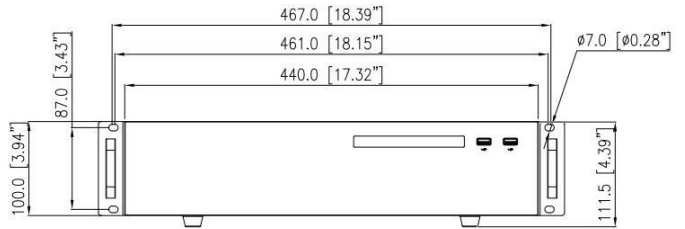

MoviSight

| | |
|----------------------|---|
| Event Action | Buzzer, Push message to APP, Pop up message to monitor, Full screen, Email, FTP, PTZ, Alarm output, Recording |
| Network | |
| Network Protocol | HTTP, HTTPS, TCP/IP, IPv4, IPv6, UPnP, UDP, RTSP, SMTP, NTP, DNS, DHCP, FTP, P2P, IP Filter, DDNS, 802.1X, SNMP, 3G/4G, PPPoE |
| Remote Users | 8 users |
| P2P | P2P, Web NAT |
| Interoperability | ONVIF, SDK, CGI |
| Storage | |
| ANR | Support |
| Disk Group | Support |
| RAID | RAID 0, RAID 1, RAID 5, RAID 6, RAID 10 |
| Interface | |
| HDD Interface | 8 SATA interfaces, up to 16TB capacity for each disk |
| Network Interface | 2 × RJ-45, 10/100/1000 Mbps self-adaptive Ethernet port |
| eSATA | 1 eSATA Interface |
| HDMI | 2 |
| VGA | 1 |
| Audio In/Out | 1/1 |
| Alarm In/Out | 16/6 |
| USB Interface | Front panel: 2 × USB 2.0, Rear panel: 2 × USB 3.0 |
| RS-485 Interface | 1 |
| RS-232 Interface | 1 |
| Reset Button | On-board reset button |
| General | |
| Power Supply | 100 to 240VAC, redundant power supply |
| Power Consumption | < 15 W (without HDD) |
| Operating Conditions | -10 °C to 50 °C (14 °F to 122 °F) |
| Storage Conditions | Less than 90% RH |
| Certifications | CE/FCC |
| Dimensions | 440 × 526 × 111.5 mm (17.32 × 20.71 × 4.39 inch) |
| Net Weight | 13.82 kg (30.48 lb) without HDD |

MoviSight

Dimensions (mm)

Rear Panel