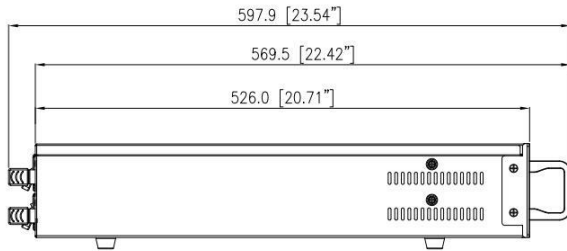

MoviSight

| | |
|----------------------|---|
| Event Action | Buzzer, Push message to APP, Pop up message to monitor, Full screen, Email, FTP, PTZ, Alarm output, Recording |
| Network | |
| Network Protocol | HTTP, HTTPS, TCP/IP, IPv4, IPv6, UPnP, UDP, RTSP, SMTP, NTP, DNS, DHCP, FTP, P2P, IP Filter, DDNS, 802.1X, SNMP, 3G/4G, PPPoE |
| Remote Users | 8 users |
| P2P | P2P, Web NAT |
| Interoperability | ONVIF, SDK, CGI |
| Storage | |
| ANR | Support |
| Disk Group | Support |
| RAID | RAID 0, RAID 1, RAID 5, RAID 6, RAID 10 |
| Interface | |
| HDD Interface | 8 SATA interfaces, up to 16TB capacity for each disk |
| Network Interface | 2 × RJ-45, 10/100/1000 Mbps self-adaptive Ethernet port |
| eSATA | 1 eSATA Interface |
| HDMI | 2 |
| VGA | 1 |
| Audio In/Out | 1/1 |
| Alarm In/Out | 16/6 |
| USB Interface | Front panel: 2 × USB 2.0, Rear panel: 2 × USB 3.0 |
| RS-485 Interface | 1 |
| RS-232 Interface | 1 |
| Reset Button | On-board reset button |
| General | |
| Power Supply | 100 to 240VAC, redundant power supply |
| Power Consumption | < 15 W (without HDD) |
| Operating Conditions | -10 °C to 50 °C (14 °F to 122 °F) |
| Storage Conditions | Less than 90% RH |
| Certifications | CE/FCC |
| Dimensions | 440 × 526 × 111.5 mm (17.32 × 20.71 × 4.39 inch) |
| Net Weight | 13.82 kg (30.48 lb) without HDD |

MoviSight

Dimensions (mm)

Rear Panel